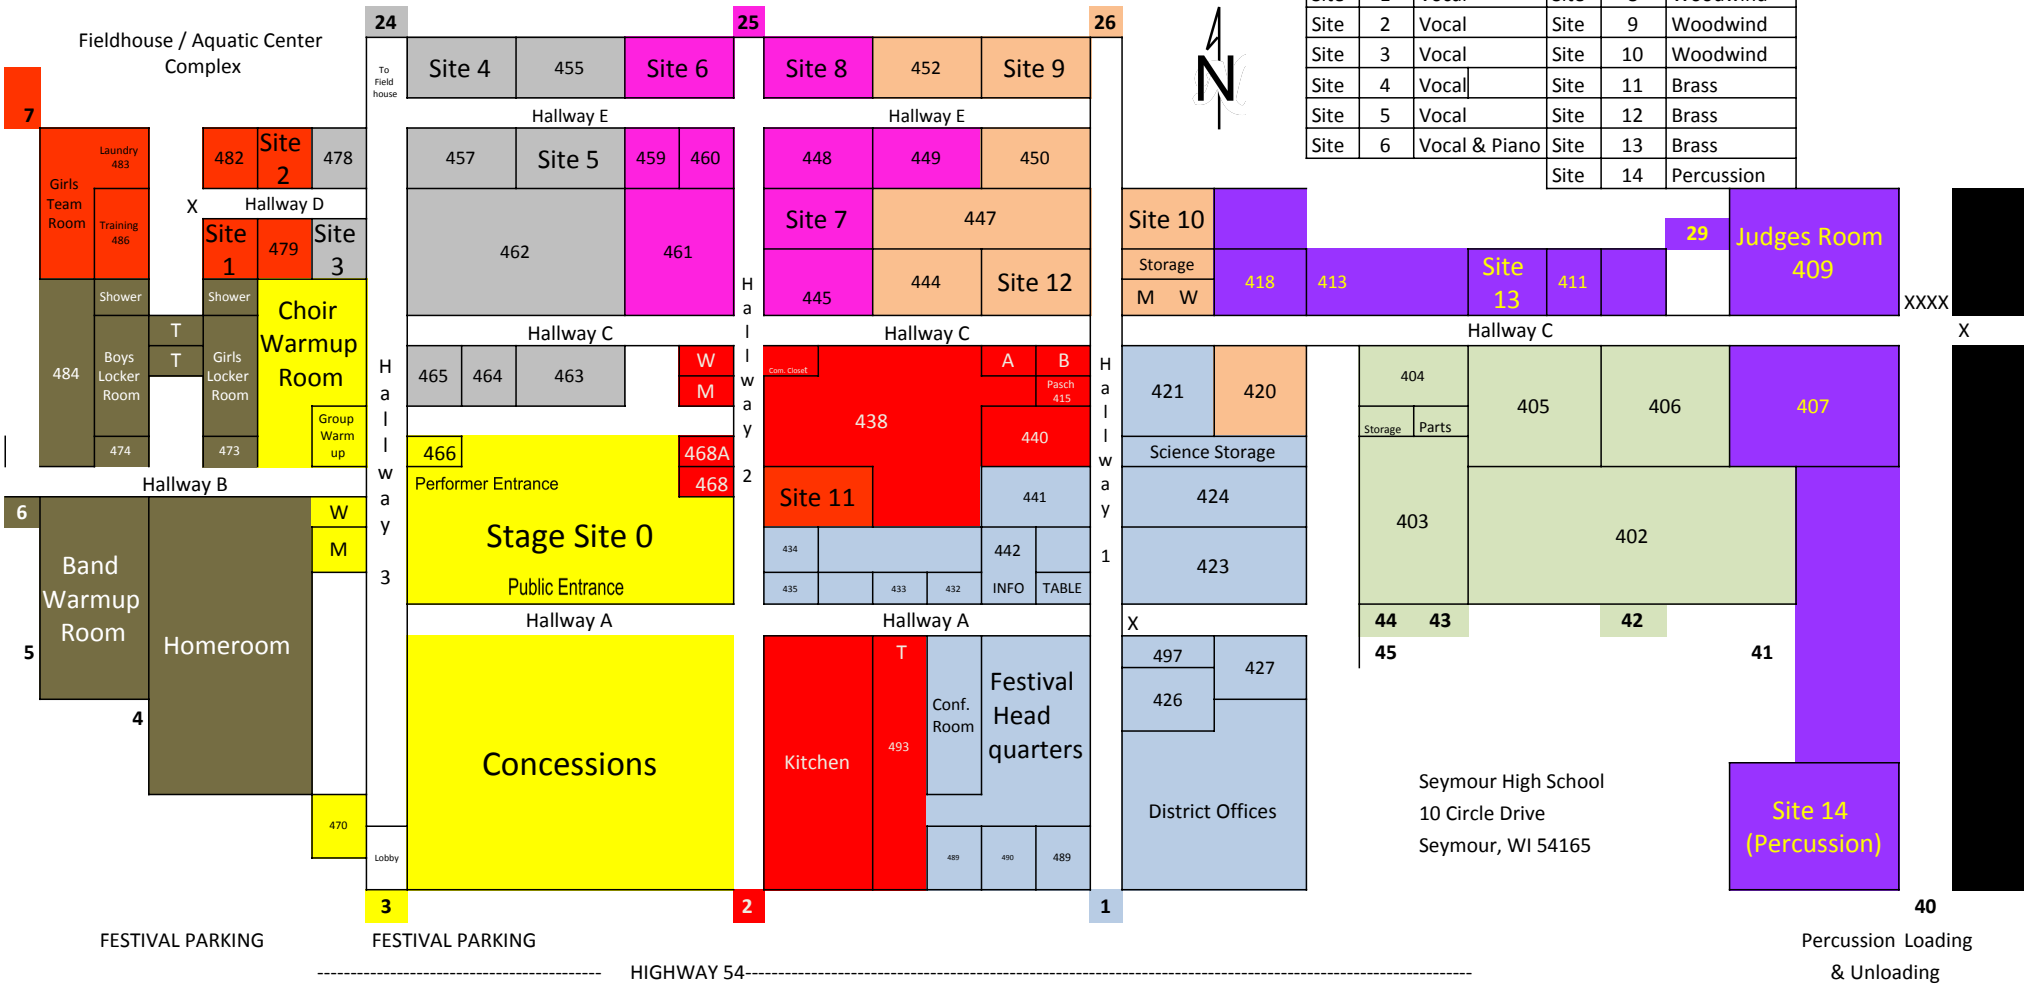

2020 Seymour High School Solo Ensemble Map

Site 0	Large Groups	Site 7	Woodwind
Site 1	Vocal	Site 8	Woodwind
Site 2	Vocal	Site 9	Woodwind
Site 3	Vocal	Site 10	Woodwind
Site 4	Vocal	Site 11	Brass
Site 5	Vocal	Site 12	Brass
Site 6	Vocal & Piano	Site 13	Brass
		Site 14	Percussion

Seymour High School
10 Circle Drive
Seymour, WI 54165

Site 14
(Percussion)

Percussion Loading
& Unloading